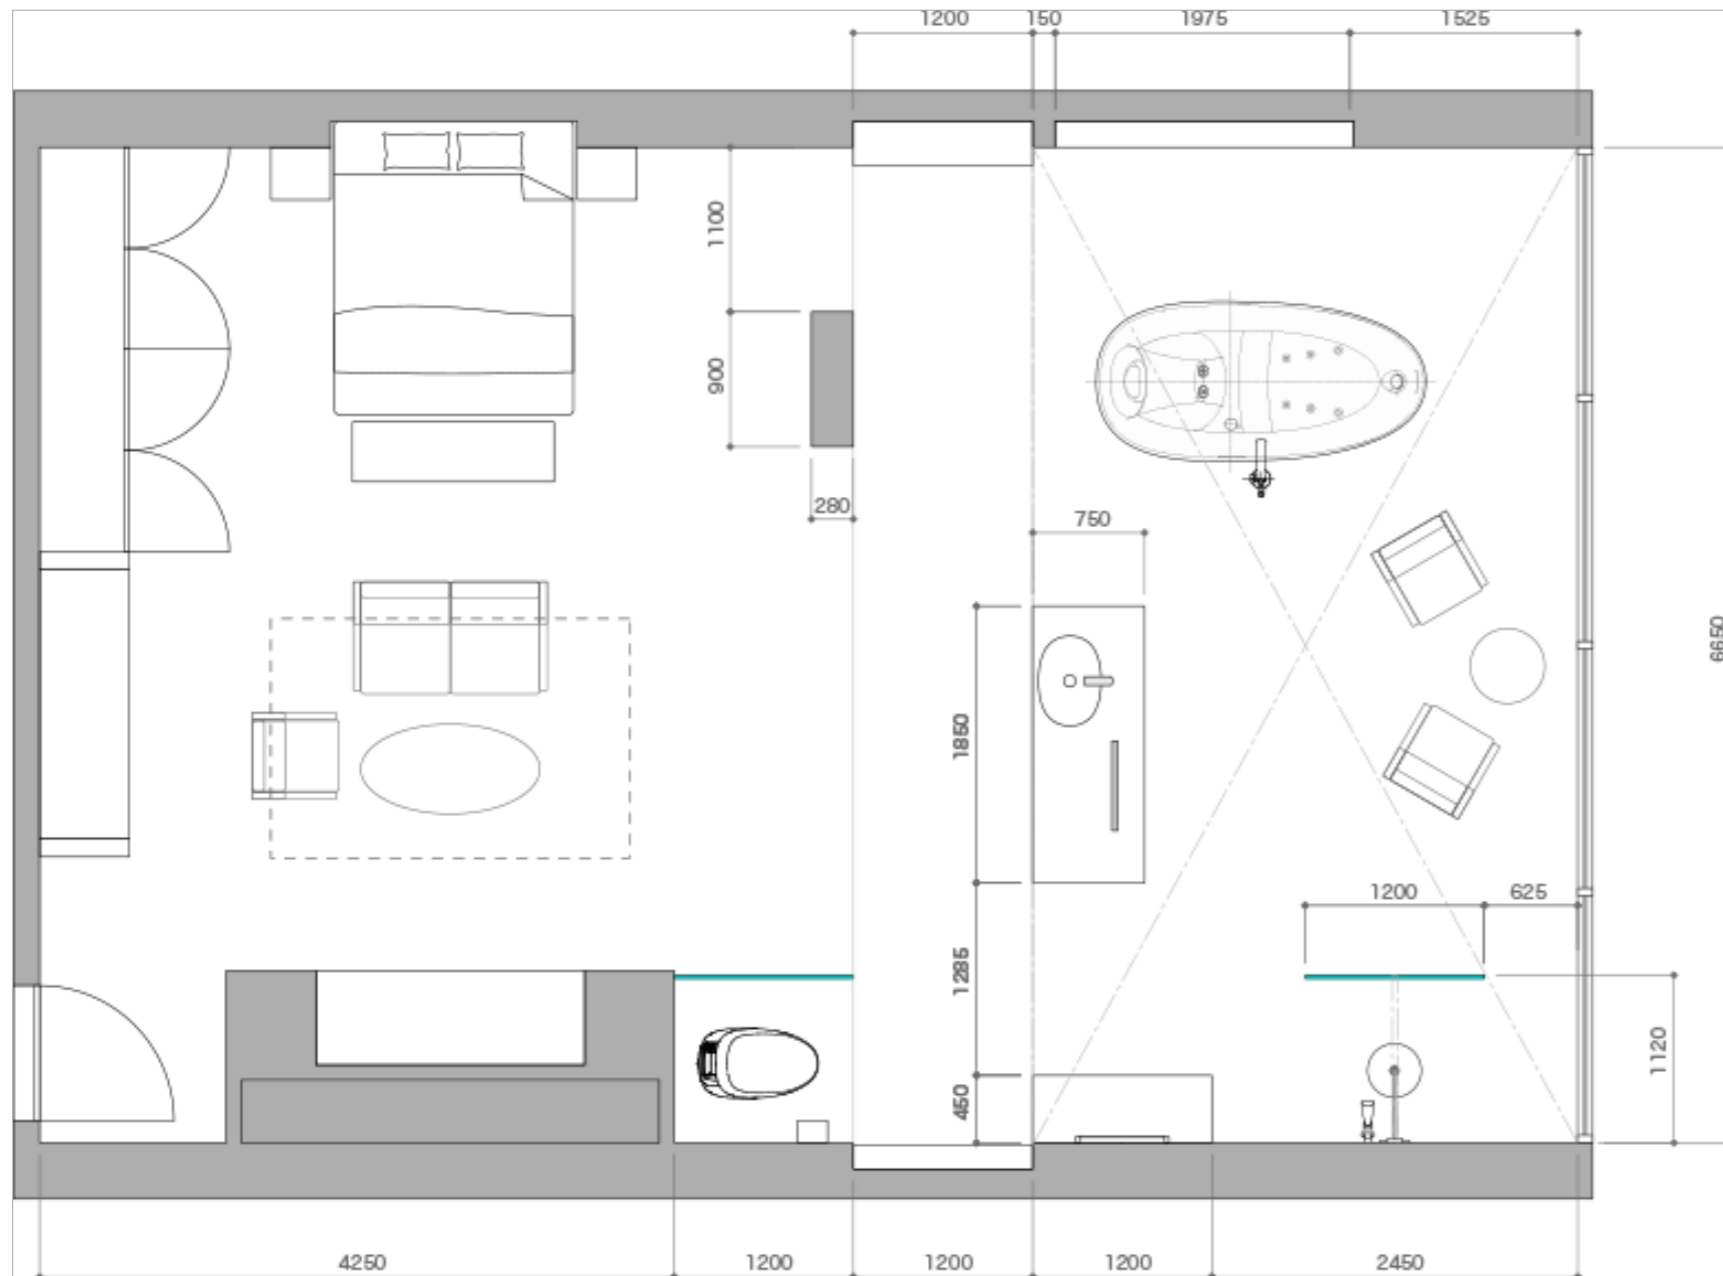

PLAN03: Exclusive yours

"Gratification" by releasing yourself , at the space floating on the skyscraper,

TOTO

Copyright @ TOTO LTD. All Rights Reserved. 2018.4

	Photo	Item Name	Item Code
Toilet		INTEGRATED TOILET NEOREST NX	CS900B
		ACCESORIES PAPER HOLDER	YH902C
Washbasin		AUTO FAUCET	TLP01701
		WASHBASIN VESSEL TYPE	LW4724
		ACCESORIES TOWEL BAR	YT902S6C#BN
Bath		FLOTATION TUB	PJYD2200LPWE
		FAUCET Floor-standing Bath & Shower Set	TBP01301 TBN01105B
Shower		2 Mode Fixed Shower Head(Wall Type)φ300mm	TBW01005B#BN
		1 Mode Hand Shower	TBW02017B#BN
		3 Way Diverter	TBV02105B#BN TBN01001B
		Thermostat Controller	TBV02402B#BN TBN01001B