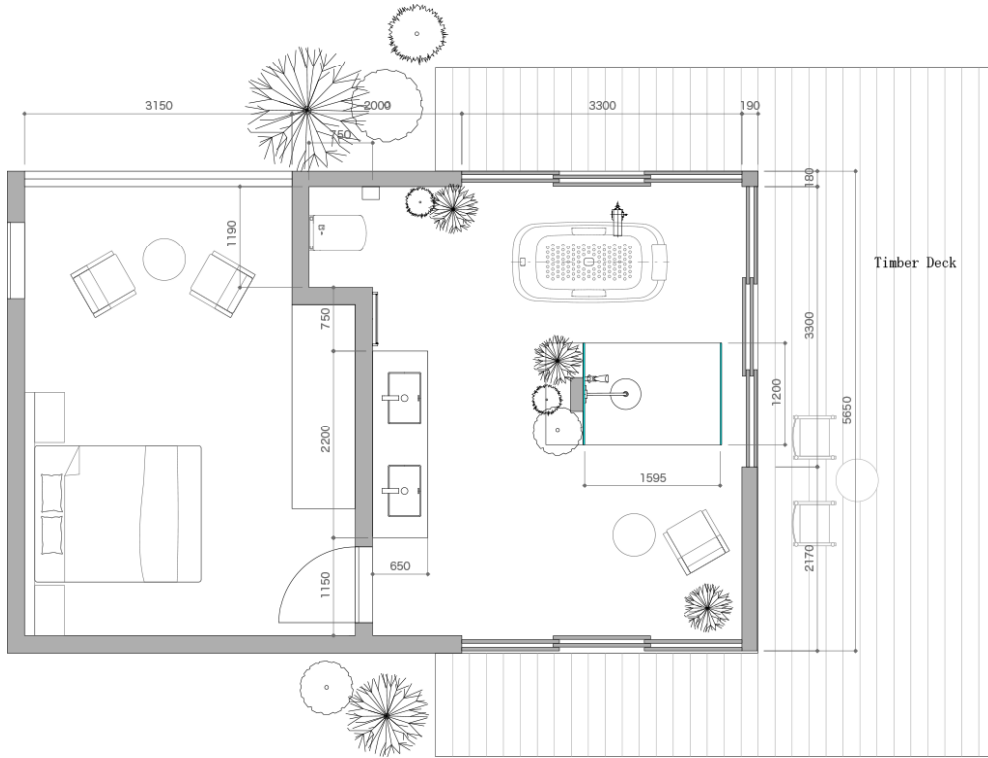

# TOTO

Copyright © TOTO LTD. All Rights Reserved. 2018.4

	Photo	Item Name	Item Code
Toilet		<b>INTEGRATED TOILET NEOREST AC</b>	<b>CS900K3</b>
		<b>ACCESORIES PAPER HOLDER</b>	<b>YH903C</b>
Washbasin		<b>Single Lever Lavatory Faucet ZL series</b>	<b>TLP02304B</b>
		<b>WASHBASIN VESSEL TYPE</b>	<b>LW4706</b>
		<b>ACCESORIES TOWEL BAR</b>	<b>YT902S6C#BN</b>
Bath		<b>BATHTUB</b>	<b>PJYD2200PW#GW</b>
		<b>Floor-standing Bath &amp; Shower Set ZL series</b>	<b>TBP02303B TBN1105B</b>
Shower		<b>2 Mode Fixed Shower Head(Wall Type)φ300mm</b>	<b>TBW01005B#BN</b>
		<b>1 Mode Hand Shower</b>	<b>TBW02017B#BN</b>
		<b>3 Way Diverter</b>	<b>TBV02105B#BN TBN01001B</b>
		<b>Thermostat Controller</b>	<b>TBV02402B#BN TBN01001B</b>