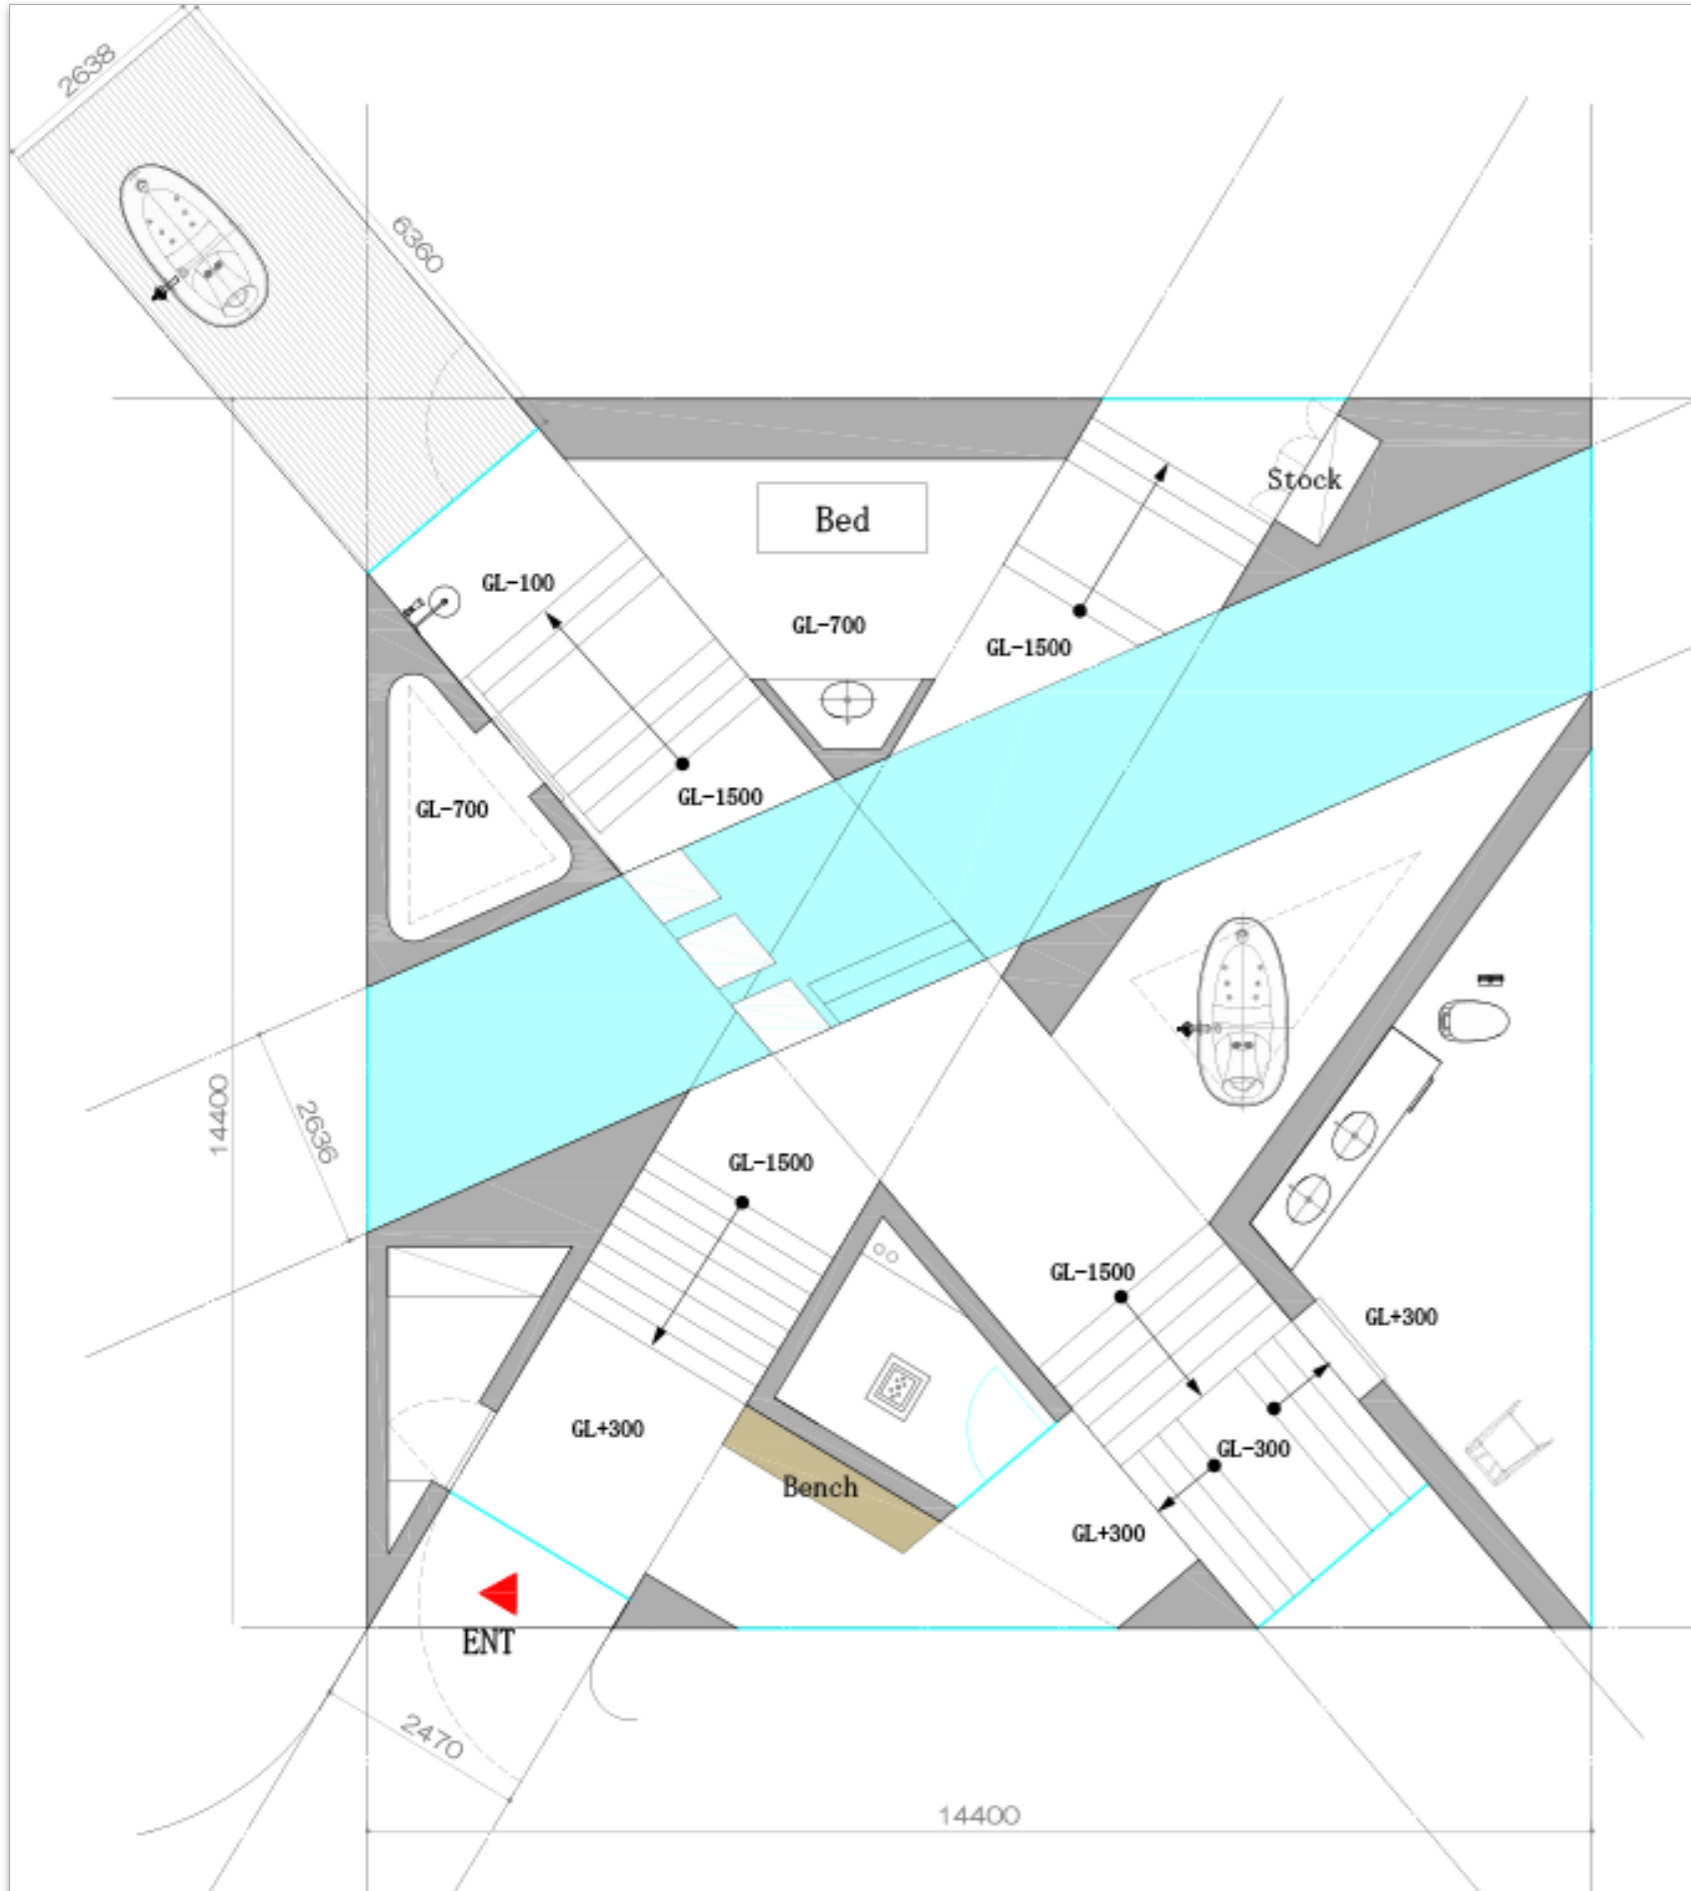

PLAN01: Zero Reset

Release your mind and body . The ultimate "Zero reset".

TOTO

Copyright @ TOTO LTD. All Rights Reserved. 2018.4

	Photo	Item Name	Item Code
Toilet		INTEGRATED TOILET NEOREST NX	CS900B  
		ACCESORIES PAPER HOLDER (STAND TYPE)	YH63D
Washbasin		AUTO FAUCET	TLP01701
		WASHBASIN VESSEL TYPE	LW4724 
Bath		ACCESORIES TOWEL BAR	YT902S6C#BN
		FLOTATION TUB	PJYD2200LPWE
Shower		FAUCET Floor-standing Bath & Shower Set	TBP01301 TBN01105B
		2 Mode Fixed Shower Head(Wall Type)φ300mm	TBW01005B#BN
		1 Mode Hand Shower	TBW02017B#BN
		3 Way Diverter	TBV02105B#BN TBN01001B
		Thermostat Controller	TBV02402B#BN TBN01001B