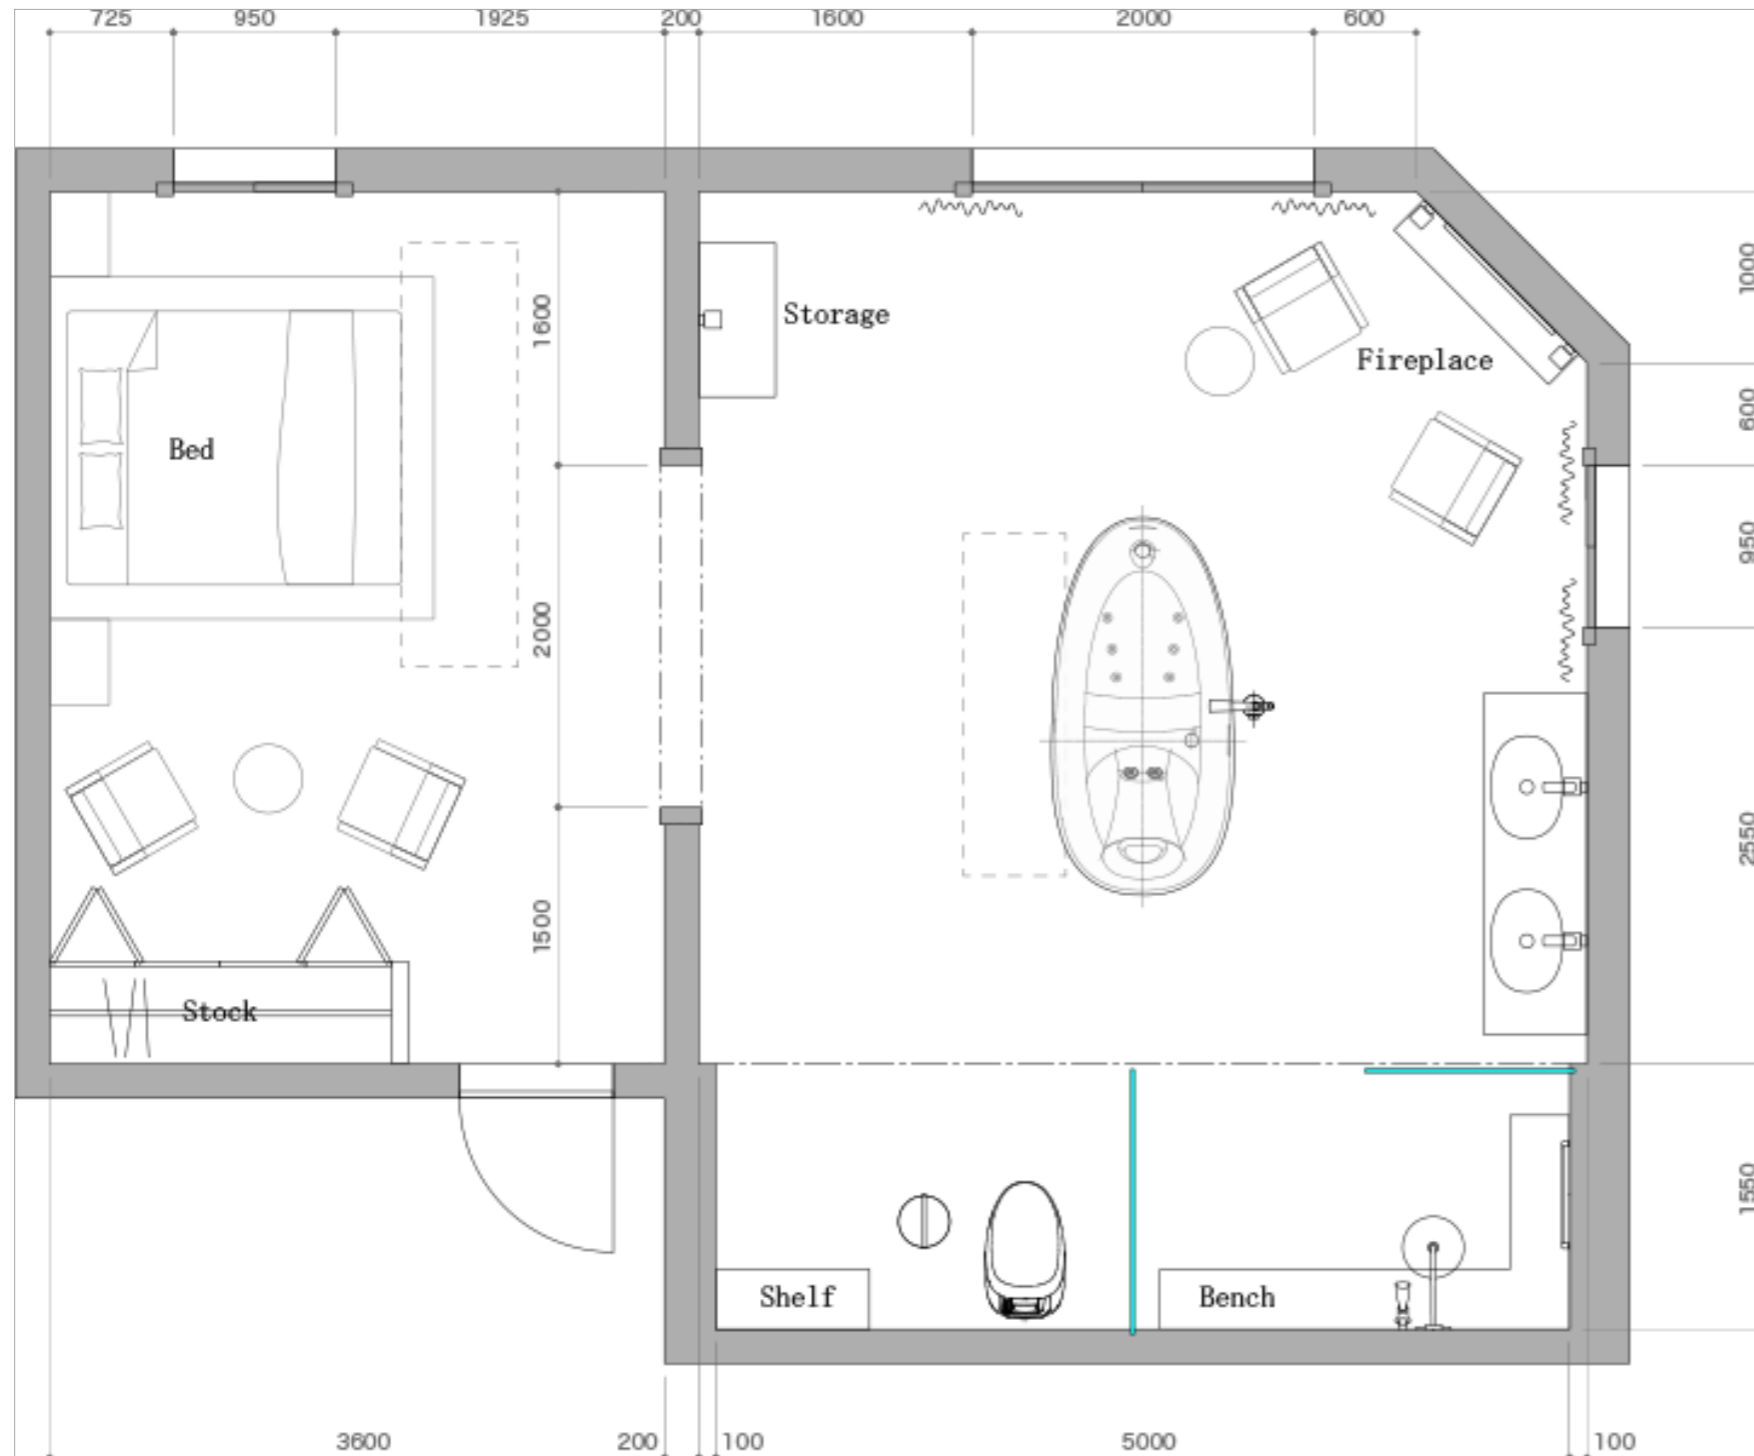

PLAN02: Blissful moment

Blissful moment beyond time and space.

TOTO

Copyright @ TOTO LTD. All Rights Reserved. 2018.4

	Photo	Item Name	Item Code
Toilet		INTEGRATED TOILET NEOREST NX	CS900B
		ACCESORIES PAPER HOLDER (STAND TYPE)	YH63D
Washbasin		AUTO FAUCET	TLP01701
		WASHBASIN VESSEL TYPE	LW4724
		ACCESORIES TOWEL BAR	YT902S6C#BN
Bath		FLOTATION TUB	PJYD2200LPWE
		FAUCET Floor-standing Bath & Shower Set	TBP01301 TBN01105B
Shower		2 Mode Fixed Shower Head(Wall Type)φ300mm	TBW01005B#BN
		1 Mode Hand Shower	TBW02017B#BN
		3 Way Diverter	TBV02105B#BN TBN01001B
		Thermostat Controller	TBV02402B#BN TBN01001B